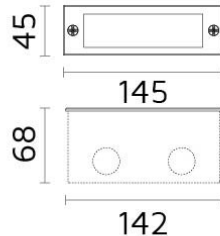

Optiwall 6

3099-K68

Optiwall Stainless Steel

143x42

Wall Recessed guidance luminaire with Led

- Steplight designed in small dimensions.
- Powered by SMD LED with convex glass optic.
- LED source 6800K CRI>80 of xx nominal lumen.
- System power 1W; System efficacy xxlm/W; xx delivered lumen.
- Control gear housing and light head made of die cast in superpure aluminium.
- 600mm rubber cable and formwork are included.
- 220-240V 50/60Hz integral control gear is inclusive.
- Available in version Square and Round.

Accessories

(To be ordered separately)

Item	Code
IP68 Fast Connector M20	2577
IP68 Junction Box	2355

Specifications

Designed and manufactured to comply with European standard EN 60598.

Product code	Finish	Color temperature	CRI	Beam angle	Dim. options	Code
--------------	--------	-------------------	-----	------------	--------------	------

3099	84 - Stainless Steel	K68-6800K	>80			
------	----------------------	------------------	-----	--	--	--

Ordering code example : 3099 - __ K68 __

Europe - Milano - tel. (+39) 02 9354 0300
formaitalia@formalighting.it