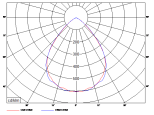

LIDC

HEALTH AND CARE

RETAIL AND PRESENTATION

OFFICE

5 YEARS WARRANTY

EEC
A++/A+/A

HEAT
SINK

MAINTENANCE
FREE

UV/IR

ECO
FRIENDLY

ENERGY
SAVING

The manufacturer reserves all rights to make changes in materials and components used in production of lighting fittings.