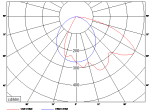

LIDC

The manufacturer reserves all rights to make changes in materials and components used in production of lighting fittings.