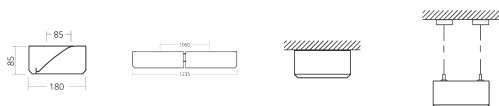

PRODUCT DETAILS

Dimensions

Accessories

CLASSIC ASYM

CLASSIC ASYM POLISHED ASYM REF FDH
G5 1x28W, ECG, RAL 9003

DOWNLOADS

[Datasheet](#)
[Product sheet](#)
[Installation manual](#)
[IES file](#)
[LDT file](#)
[EEC](#)

Description

MOUNTING	Ceiling surfaced / suspended (SSx)
LIGHT SOURCE	Linear fluorescent lamp T5 (FDH)
OPTICAL SYSTEM	Asymmetric polished reflector (ASP)
LIGHT DISTRIBUTION	Asymmetric
WIRING	Electronic control gear FIX (ECG) On request: Electronic control gear DALI (EDA) Emergency unit variant (1H / 3H)
MATERIALS	Housing: sheet steel Reflector: polished aluminium
SURFACE FINISH	Housing: white RAL 9003 (W03)
ACCESSORIES	Rope suspension
VOLTAGE	220-240 V, 50-60 Hz
NUMBER OF LAMPS	1
POWER	1 x 28 W
LAMPHOLDER	G5
EEC	A+ / A / B
PROTECTION CLASS	I
IP PROTECTION DEGREE	IP20
DIMENSIONS (L x W x H)	1235 x 180 x 85 mm
WEIGHT	3,9 kg